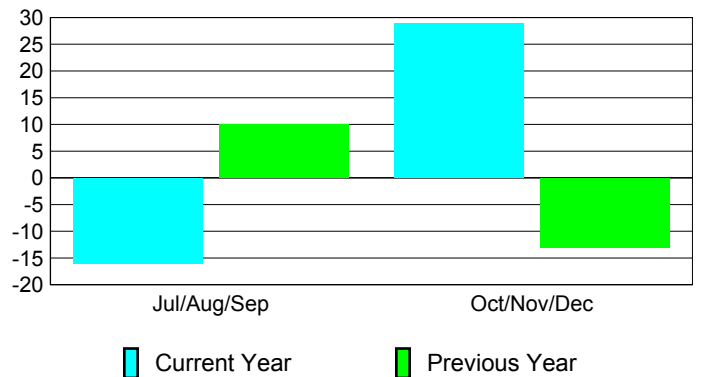

Comparison of Membership Gain/Loss

Current Year Compared to the Previous Year